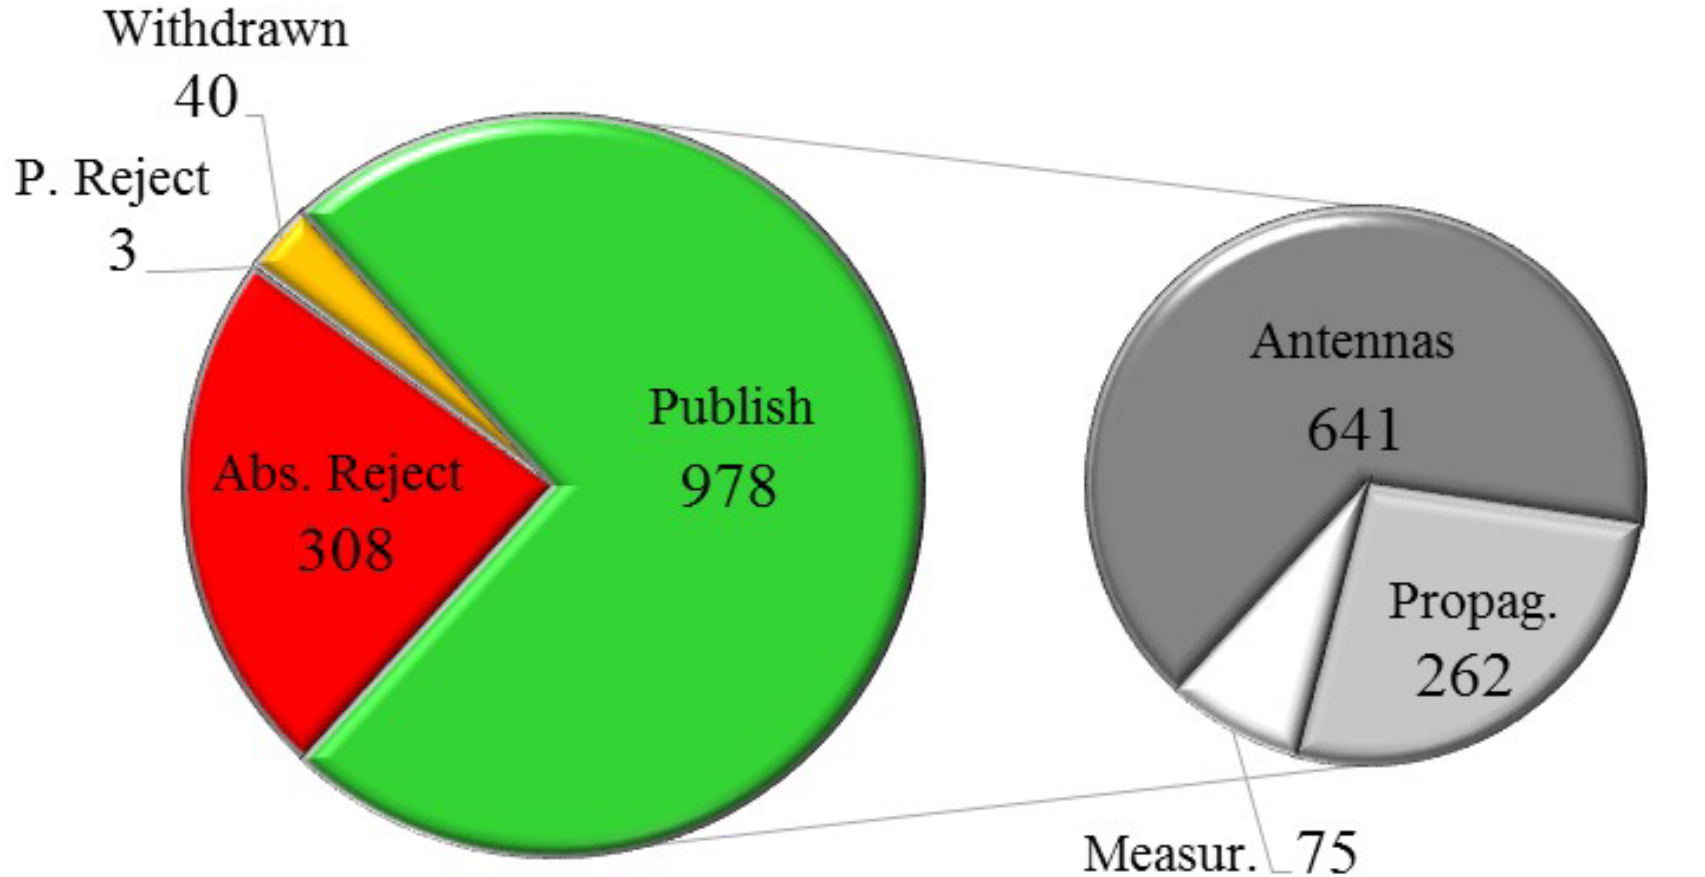

Opening

Luis M. Correia

**Instituto Superior Técnico / INOV-INESC
University of Lisbon, Portugal**

A few Topics

- The Papers.
- The People.
- The Conference.

Geographic Distribution of Submissions

	120
	90
	89
	86
	84
	81
	60
	51
	48
	44
⋮	
Total	1329

Papers per Area

Abstract Reject

Paper Reject

Withdraw

Antennas

Propagation

Measurements

Acceptance Ratio

	Submitted	Published
Regular	1007	672 (66.7%)
Convened	322	306 (95%)
Total	1329	978 (73.6%)

Reviews

	Min	Max	Mean
Reviews per Paper	3	14	4.45
Reviews per Reviewer	1	5	3.76
Meta-reviews per Paper	1	1	1
Meta-reviews per TPC Member	5	18	16

People

- A total of 1 529 people were involved in the review process.
- TPC Members (83) preformed the meta-reviews.
- Yesterday, evening, there were 1 197 people registered (including staff).

Conference Highlights