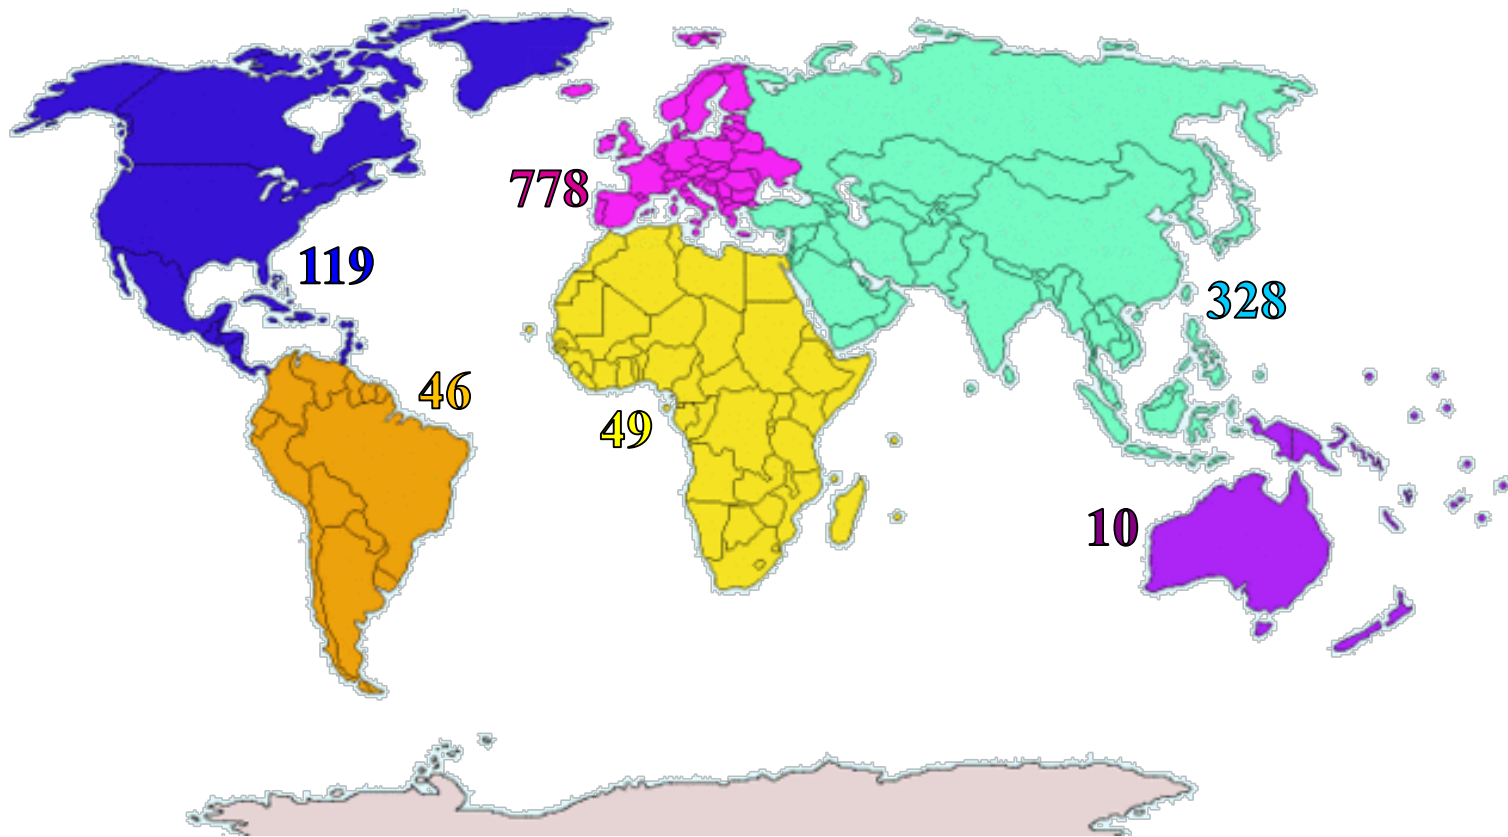

Opening

Luis M. Correia

**Instituto Superior Técnico / INOV-INESC
University of Lisbon, Portugal**

A few Topics

- The Papers.
- The People.
- The Conference.

Geographic Distribution of Submissions

	120
	90
	89
	86
	84
	81
	60
	51
	48
	44
⋮	
Total	1329